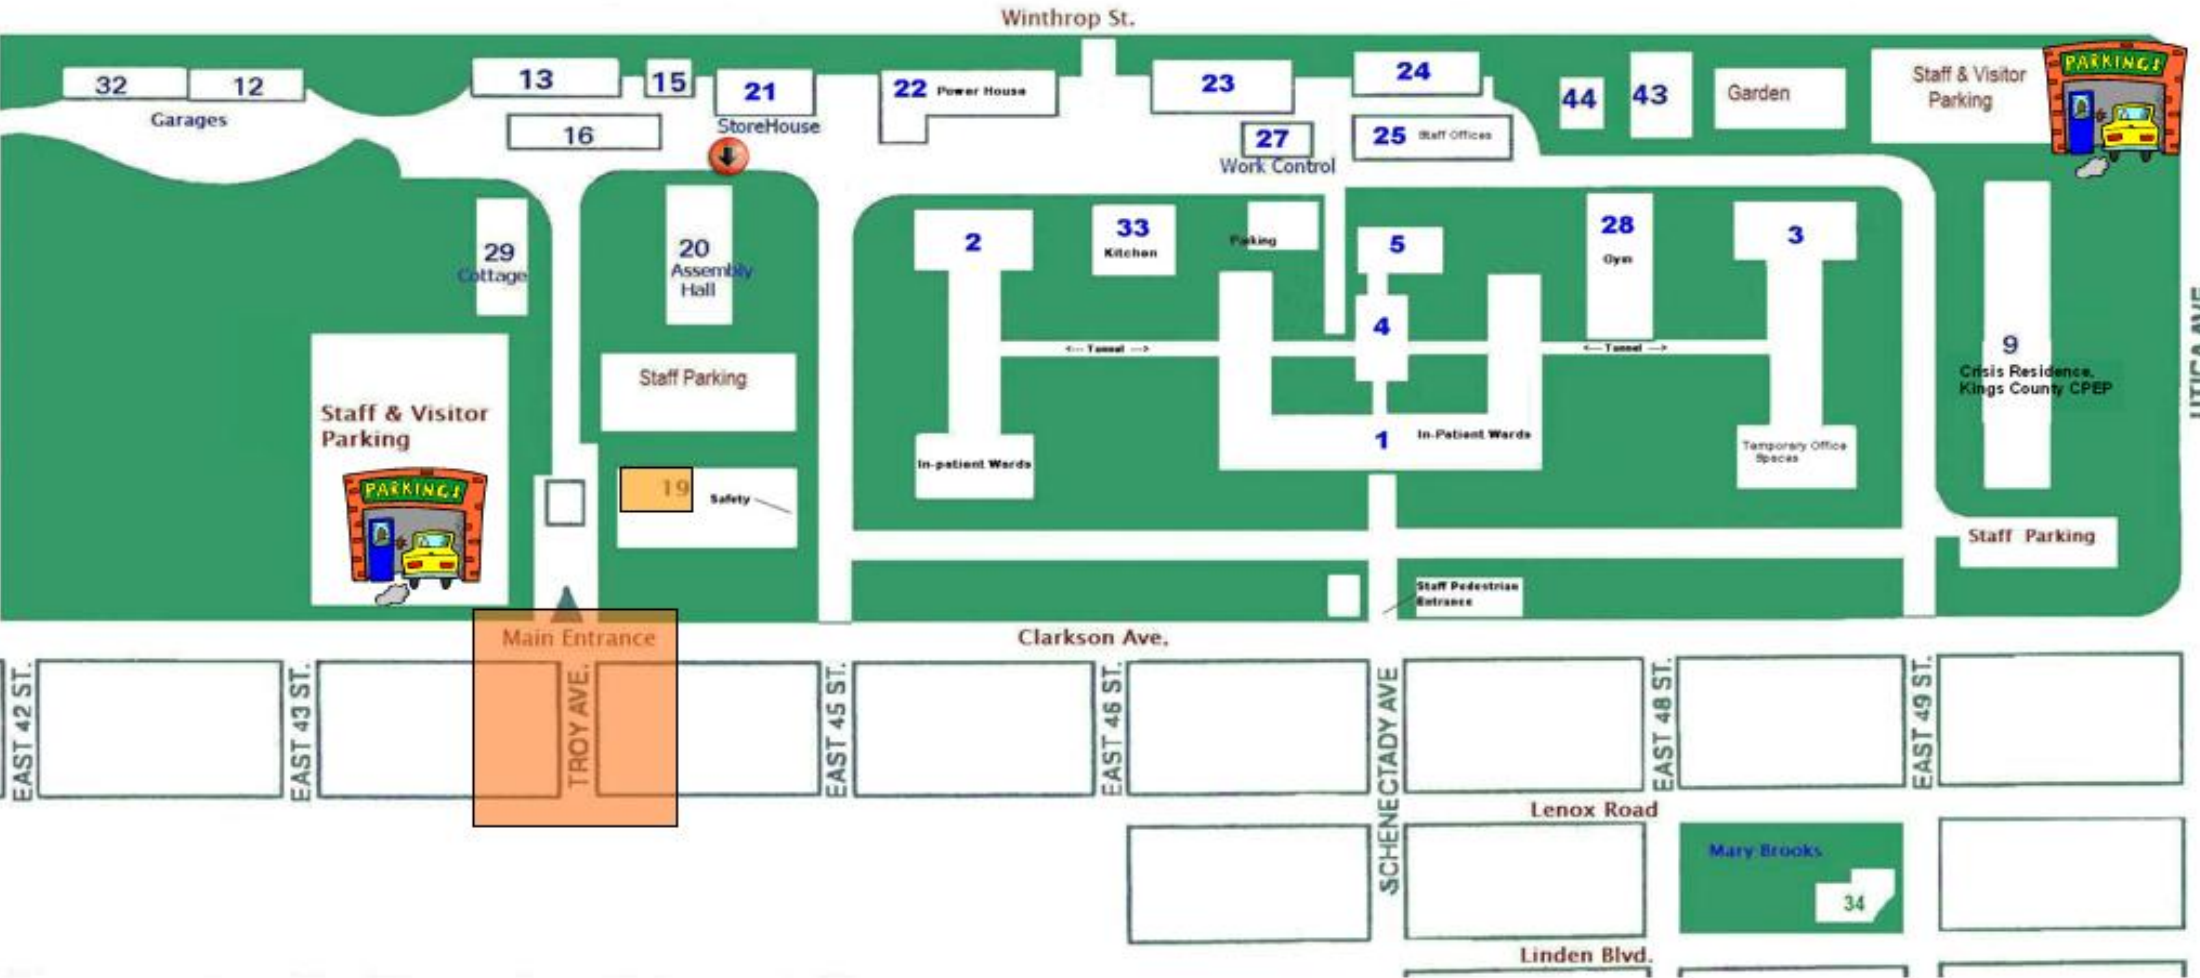

THE KINGSBORO CAMPUS

681 Clarkson Avenue, Brooklyn, NY 11203
 718-221-7942, 718-221-7947, (Class Rooms)
 718-221-7202, 347-804-1585, (Peter)
 718-221-7634 (Linette)
Arrows Show Class Room Entrances

If parking on street, observe Alternate-Side-of-the-Street signs.